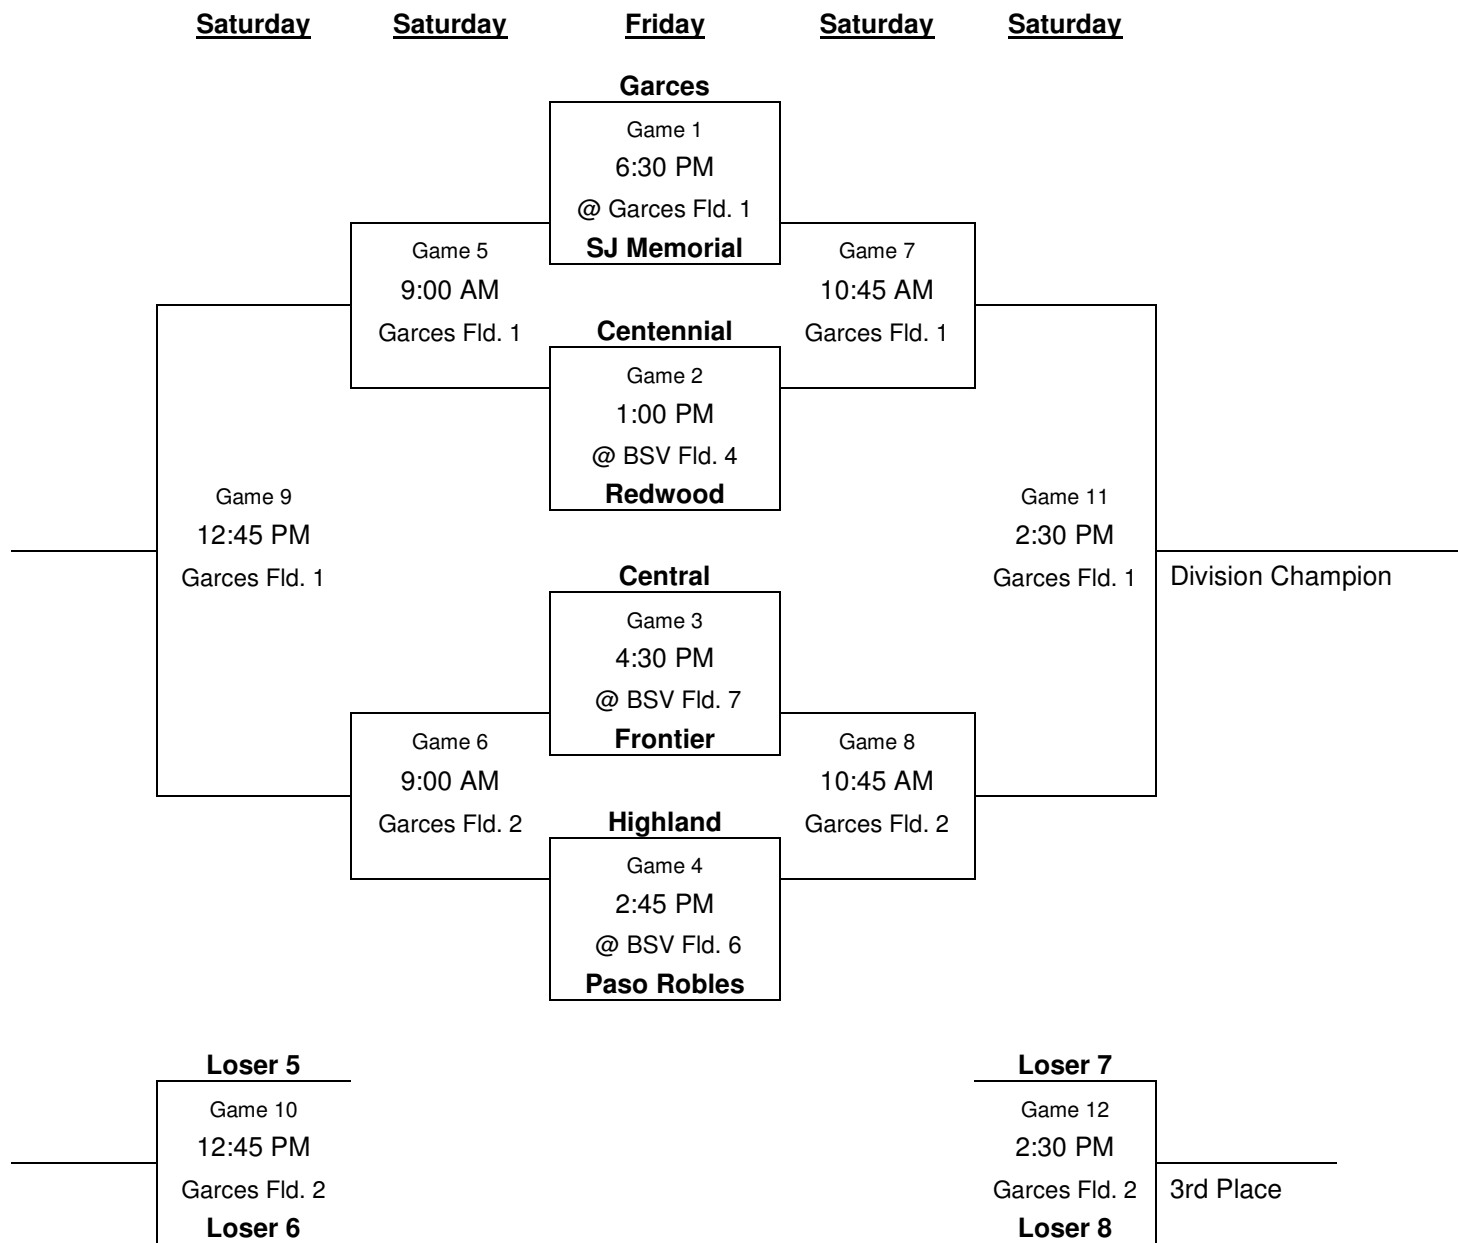

Girls Premier A

40 minute halves/10 minute halftime/2x10 minute golden-goal OT/PKs.

Top of bracket wears white jerseys or by mutual agreement.

Trophies: 1st, 2nd & 3rd/Individual Awards: 1st